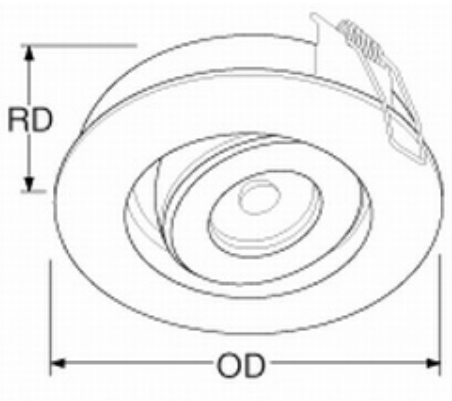

Full Description

350MA 1W LED ALUMINIUM ADJUSTABLE LED DOWNLIGHT

Approvals

Photometric Data

Beam Cone

Polar Curve

Light Effect

Specifications

| | |
|-----------------------|------------|
| Cut Out Dia. | 50 mm |
| Overall Dia | 60 mm |
| Beam Angle | 15 degs |
| Life hours | 30000 hrs |
| Number Of LEDs | 1 |
| Material | Aluminium |
| Lamp Type | 1W LED |
| Positional Adjustment | Adjustable |
| Recess Depth | 30 mm |
| Horizontal Adjust | 20 degs. |
| Input Voltage | 350mA V |
| Lamps Included | Yes |
| Dimmable | No |