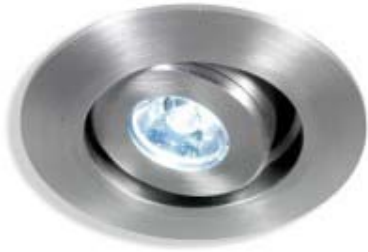

Product Code: AU-DLED302

Features & Applications

- Suitable for cabinet, bookcase, marker or downlighting
- May be connected with the simple LED Plug & Play connection system
- 1W LED in an aluminium housing
- Requires Constant Current LED driver
- Dimmable with AU-LEDD16CC driver and AU-DSPLED dimmer unit

Full Description

350MA 1W LED ALUMINIUM ADJUSTABLE LED DOWNLIGHT

Approvals

Photometric Data

Beam Cone

Polar Curve

Light Effect

Specifications

| | |
|-----------------------|------------|
| Cut Out Dia. | 50 mm |
| Overall Dia | 60 mm |
| Beam Angle | 15 degs |
| Life hours | 30000 hrs |
| Number Of LEDs | 1 |
| Material | Aluminium |
| Lamp Type | 1W LED |
| Positional Adjustment | Adjustable |
| Recess Depth | 30 mm |
| Horizontal Adjust | 20 degs. |
| Input Voltage | 350mA V |
| Lamps Included | Yes |
| Dimmable | No |