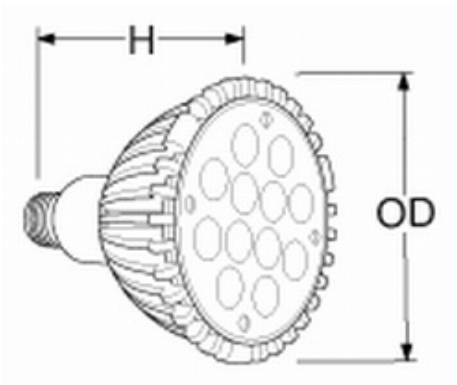

Product Code: AU-LED/PAR3812/

Features & Applications

- Same exterior diameter as PAR38 halogen lamps allowing for use in existing fittings
- Particularly suitable for display lighting in shops or exhibitions where long operational hours are required
- Very low power consumption (12W) and heat generation for highly efficient operation and low operating costs
- Non-dimmable

Full Description

240V PAR38 12 X 1 W LED LAMP

Approvals

Photometric Data

Beam Cone

Polar Curve

Light Effect

Specifications

Overall Dia	123 mm
Lamp Base	E27
Life hours	30000 hrs
Lamp Type	PAR38
Length	140 mm
Height	140 mm
Input Voltage	240V V
Dimmable	No

Colours

SKU Code	Colour	Lumens	Lux	MCD	Candelas	Max Watts	Colour Temp
AU-LED/PAR3812/W	White	260.00	n/a	n/a	n/a	12 x 1W	(0) deg C
	<input type="checkbox"/>					W	