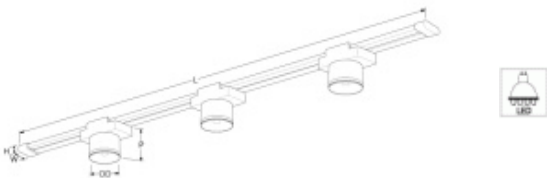

## Features & Applications

- Pack includes:
- 50cm Track length including dead end
- Live end connector
- Constant voltage LED driver
- 3 x 1W LED fixed spotlights
- Fixing clips
- Non-dimmable

## Full Description

12V LED ALUMINIUM FIXED MINI TRACK

## Specifications

Overall Dia	27 mm
Beam Angle	120 degs
Number Of LEDs	3
Material	Aluminium
Lamp Type	LED
Guarantee	1 Year
Positional Adjustment	Fixed
Length	500 mm
Width	19 mm
Height	5 mm
Projection	37 mm
Input Voltage	12V V
Lamps Included	Yes
Dimmable	No